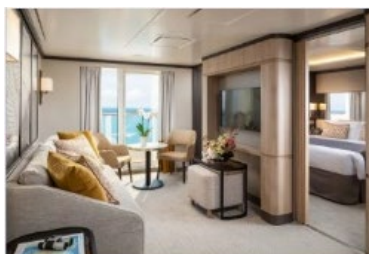

# NEW-TO-SELLING CRUISE STATEROOMS

In this video, Andy Harmer walks us around P&O Cruises Iona, visiting the four main types of stateroom that you will find across the majority of cruise ships.

0:05

### Inside Cabin

- Generally the lowest price option
- Well-appointed with all of the usual facilities
- No natural light (no window or balcony)
- A great value way to start cruising

0:40

### Sea view Cabin

- Well-appointed with all of the usual facilities
- Guests have a window to enjoy the view

1:00

### Balcony Cabin

- Well-appointed with all of the usual facilities
- Guests have their own piece of outside space (balcony) – their own vantage point

1:42